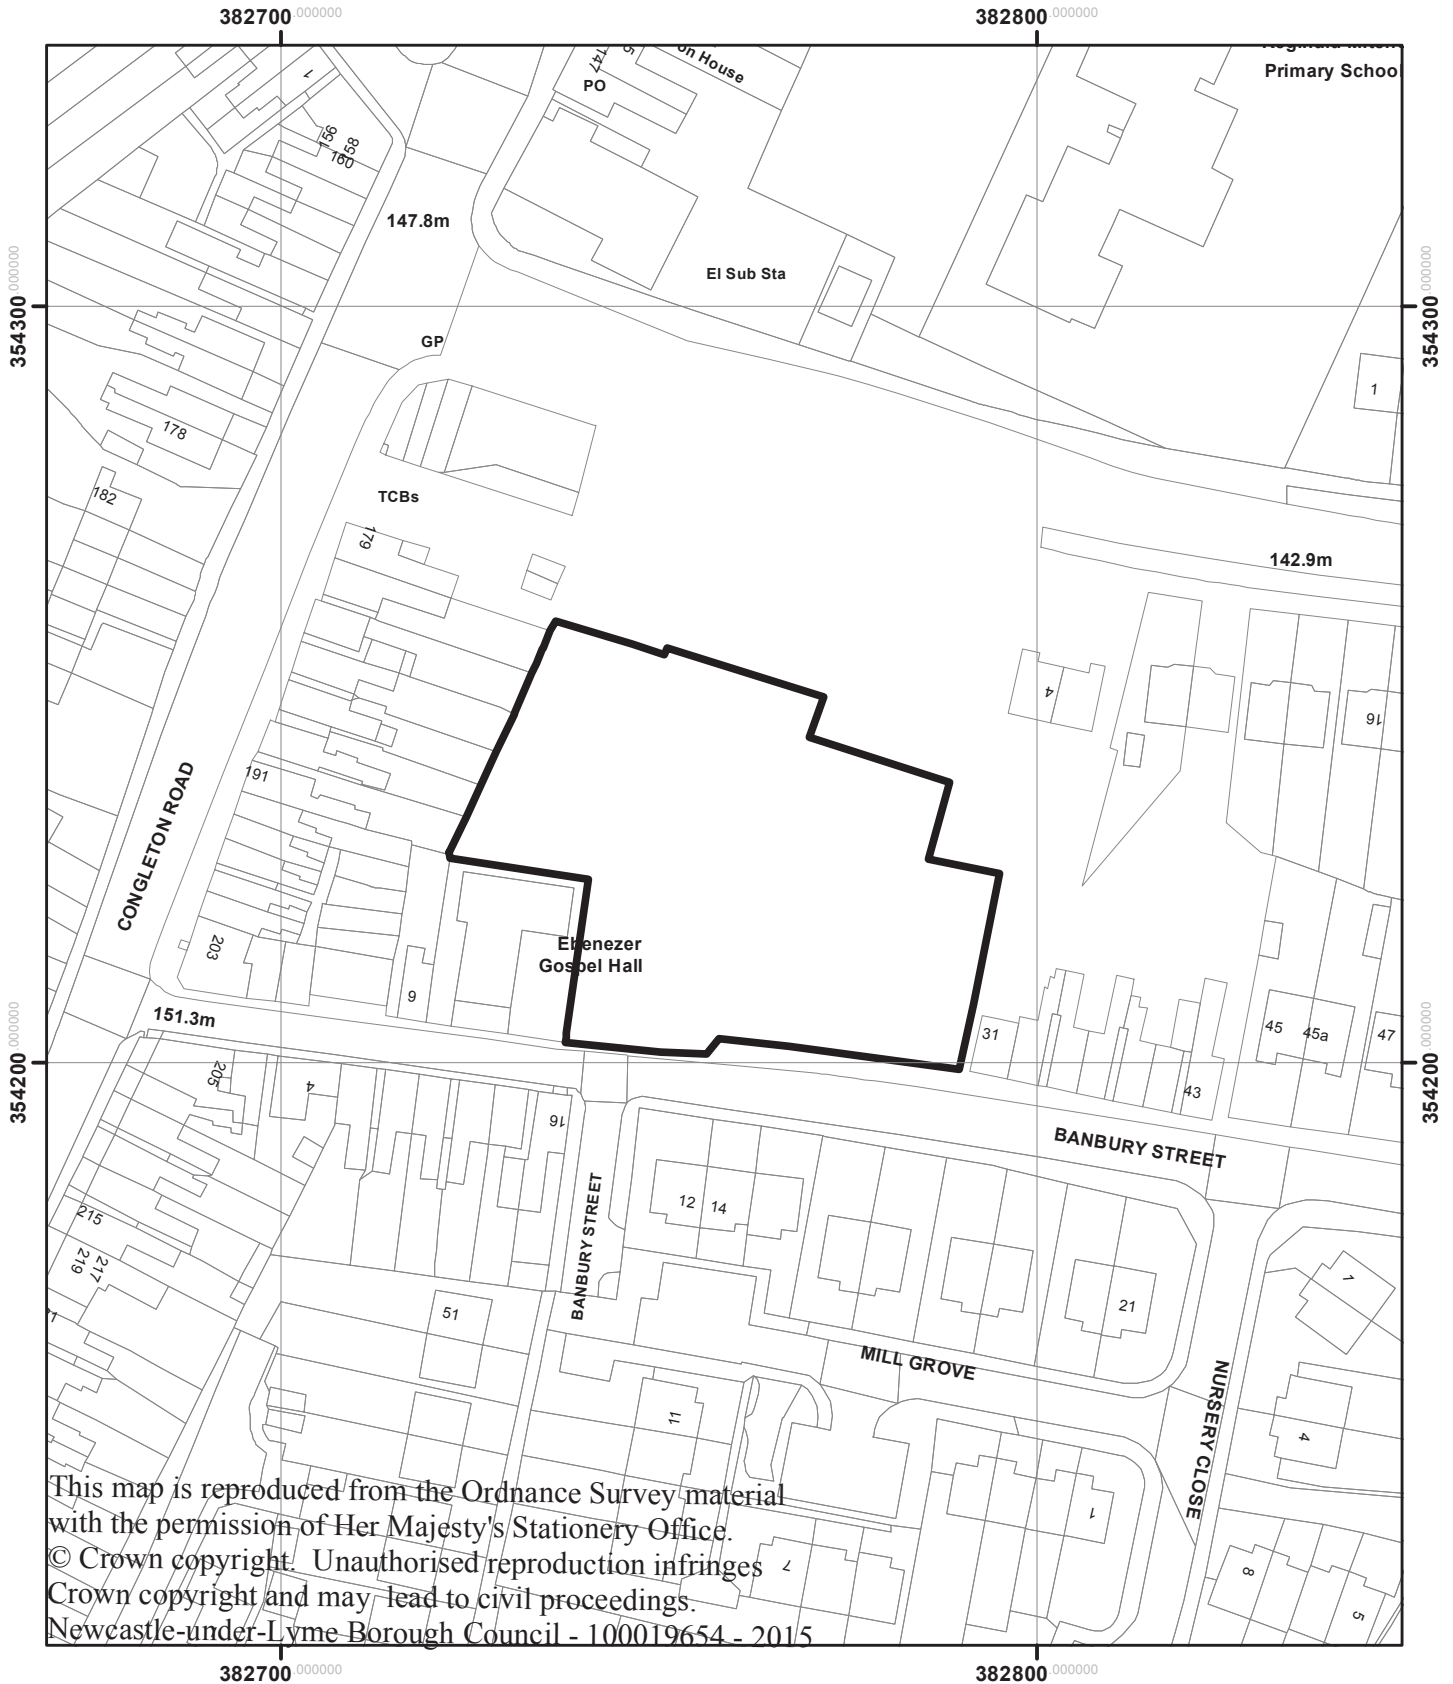

Land Adjacent 31 Banbury Street
Talke
14/00027/FUL

This map is reproduced from the Ordnance Survey material with the permission of Her Majesty's Stationery Office.
© Crown copyright. Unauthorised reproduction infringes Crown copyright and may lead to civil proceedings.
Newcastle-under-Lyme Borough Council - 100019654 - 2015